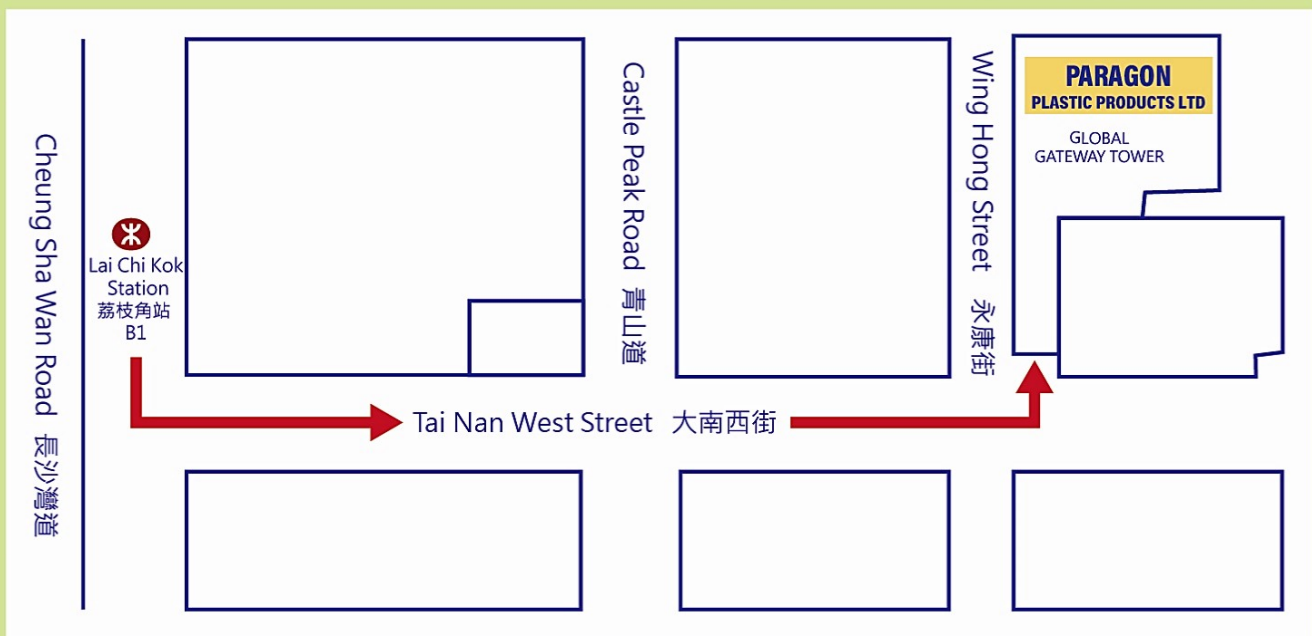

Hong Kong Office :

ROOM 2711, 27/F., GLOBAL GATEWAY TOWER, 63 WING HONG STREET, KOWLOON, HONG KONG.

We have the following certification :

CONTENTS

● DINOSAURS WORLD	P1-3
● WILD ANIMALS	P4-6
● FARM ANIMALS	P7-8
● OCEAN ANIMALS	P9-11
● BITING ANIMALS	P12
● INSECT SERIES	P12-13
● REPTILE SERIES	P14
● FUNNY ANIMALS	P15-16
● FLOCKED SERIES	P17
● STRETCHABLE SERIES	P18-21
● GLOW IN THE DARK	P22
● SPECIAL PACKING	P23-24