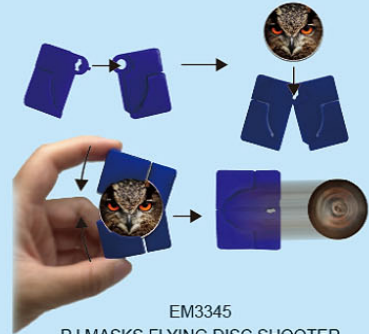

# FUNNY TOYS

FU3421  
FLYING DISCS - SHOOTERS  
EACH PC IN POLY BAG 400 PC / 1600 PC @ 3.87 CFT

SM2097  
3.25"L. MINI FRISBEE GAME SET ASST'D COLOR  
BULK PACK : 280 PC / 1120 PC @ 2.68 CFT

EM1523  
39mm JUMPING BUG BOYS SERIES  
BULK PACK : 2000 PC / 4000 PC @ 2 CFT

EM1524  
39mm JUMPING BUGS GIRLS SERIES  
BULK PACK : 2000 PC / 4000 PC @ 2 CFT

SB1047  
45mm MINI DRISBEE, 4 ASST  
BULK PACK : 4000 PC @ 1.448 CFT

EM3345  
PJ MASKS FLYING DISC SHOOTER  
BULK PACK : 1000 PC @ 1.61 CFT