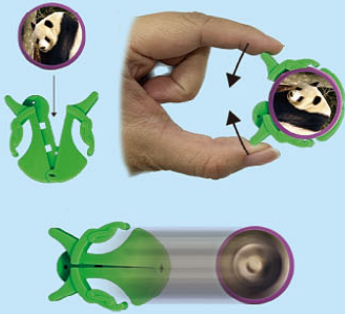

FUNNY TOYS

FU3421
FLYING DISCS - SHOOTERS
EACH PC IN POLY BAG 400 PC / 1600 PC @ 3.87 CFT