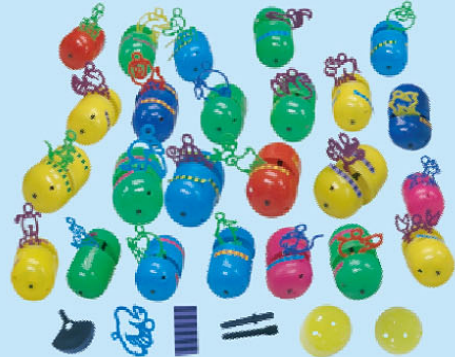

FU3293R

47mm ROLLING ANIMAL, 24 ASST

EACH NON-ASSEMBLY WITH LEAFLET SET PACK INTO CAPSULE
30X36MM 2000 PC / 4000 PC @ 2.6 CFT