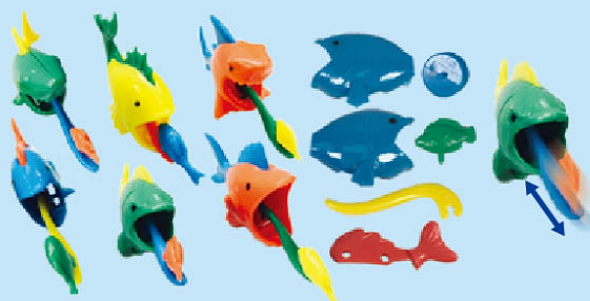

FU3386
65mm ABS BIG FISH CATCHING SMALL FISH W/ 6 ASST
EACH SET NON-ASSEMBLY WITH LEAFLET IN TO POLY BAG
2000 PC / 4000 PC @ 3.59 CFT