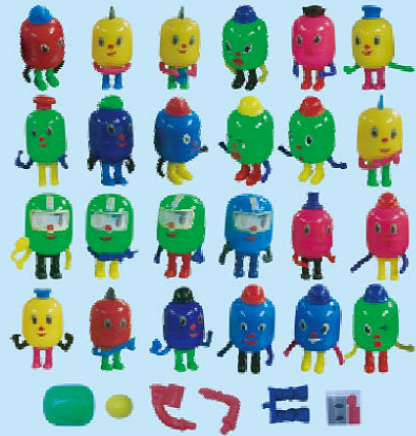

FU3278H

48mm-60mm PUZZLE CAPSULE TOY-CARTOON FIGURINE, 24 ASST
EACH NON-ASSEMBLY WITH LEAFLET SET PACK INTO CAPSULE
30X36MM 2000 PC / 4000 PC @ 2.6 CFT