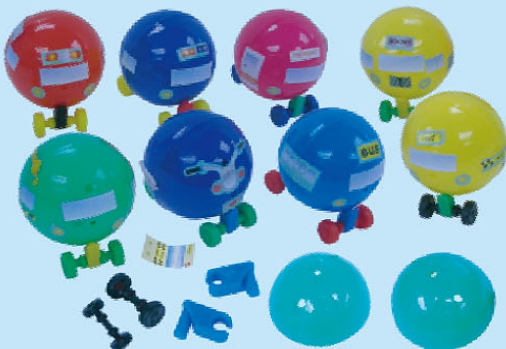

FU3298B

36mm ROUND CAPSULE CAR SERIES, 8 ASST
EACH NON-ASSEMBLY WITH LEAFLET SET PACK INTO CAPSULE
30X36MM 2000 PC / 4000 PC @ 2.6 CFT