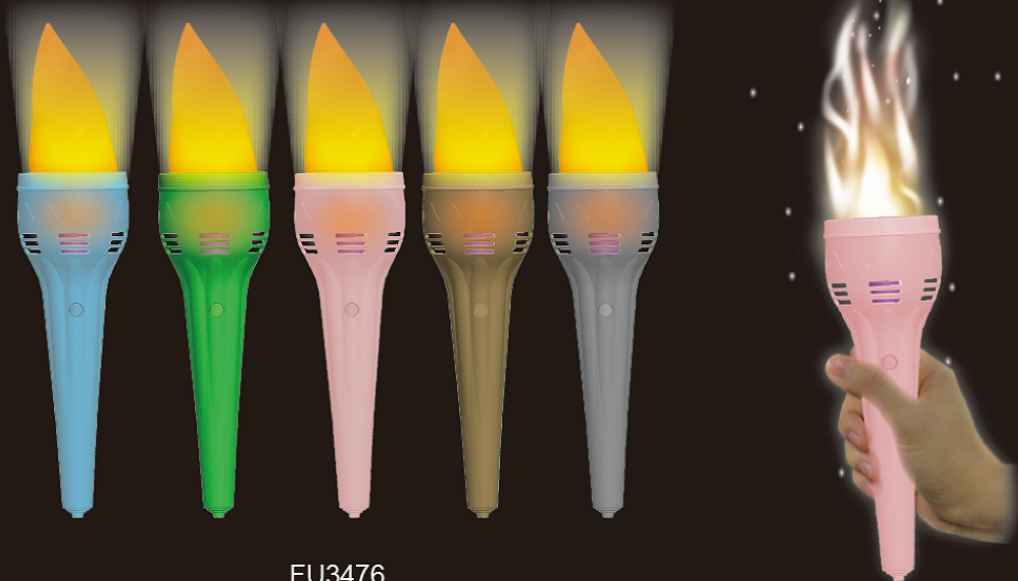

# Flame Light

FU3476  
2iN1 195mm FLAME LIGHT WITH MINI FAN

FU3234  
2iN1 195mm FLAME LIGHT WITH MINI FAN  
EACH IN WINDOW BOX W/O BATTERIES.@0.17 CFT

\* Above packing information will final confirm once goods ready !