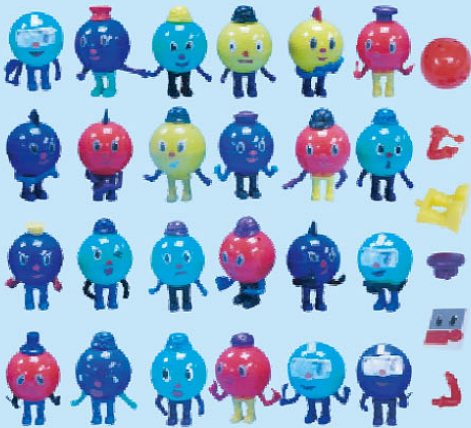

PUZZLE CAPSULE TOYS

FU3298A

56mm ROUND CAPSULE CARTOON SERIES, 24 ASST
EACH SET NON-ASSEMBLY WITH LEAFLET IN CAPSULE
DIA 34MM 2000 PC / 4000 PC @ 2.6 CFT