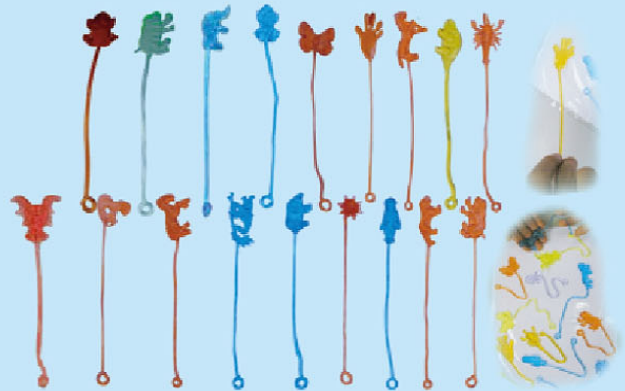

# STICKY SERIES

AA6492  
60mm STICKY INSECT 4 ASST  
BULK PACK : 1250 PC / 2500 PC @ 1.6 CFT

AA6505  
35mm SMALL INSECT 6 ASST  
BULK PACK : 1250 PC / 2500 PC @ 1.6 CFT

AA5903  
90mm STICKY TOY TUMBLING MAN  
BULK PACK : 1250 PC / 2500 PC @ 3.3 CFT