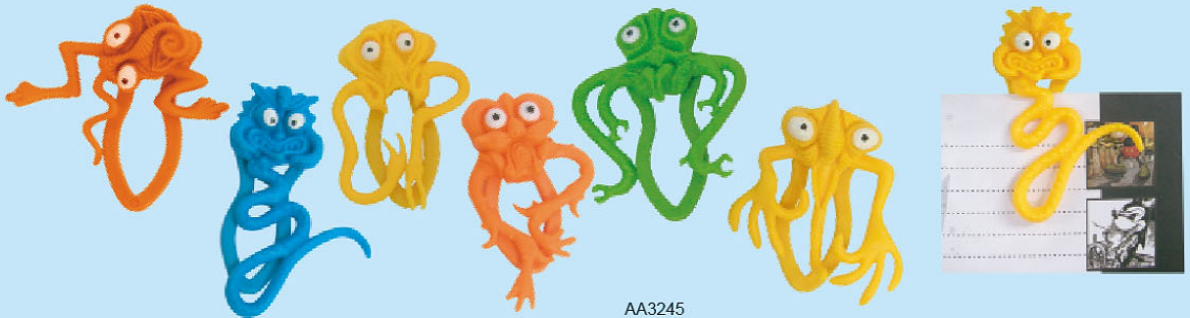

# STATIONERY SERIES

BJ0348  
105mm EYEBALL BOOKMARK, 8 ASST  
BULK PACK : 720 PC / 2880 PC @ 2.12 CFT

AA3245  
65mm PVC MONSTER CLIP W/BRIGHT COLOR, 6 ASST  
BULK PACK : 430 PC / 1720 PC @ 3.313 CFT

BJ0343  
167mm HALLOWEEN STENCIL-RULER, 3 ASST  
BULK PACK : 430 PC / 2580 PC @ 3 CFT