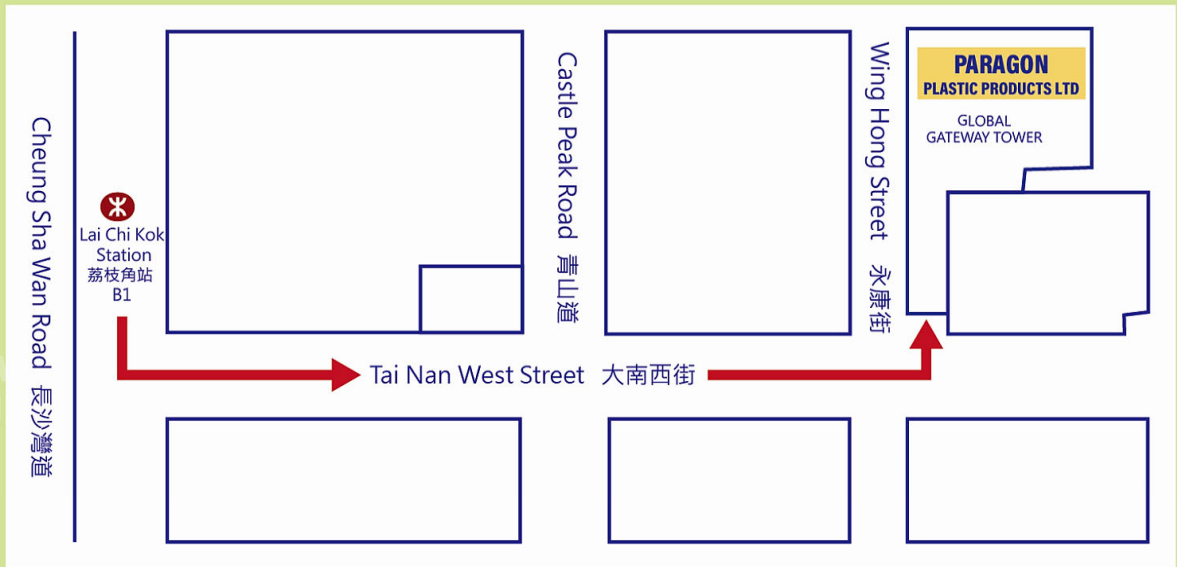

Hong Kong Office :

ROOM 2711, 27/F., GLOBAL GATEWAY TOWER, 63 WING HONG STREET, KOWLOON, HONG KONG.

We have the following certification :

CONTENTS

NIVERSAL LIMITED

FINEWELL UNIVERSAL LIMITED

 **DINOSAURS WORLD** P1-3