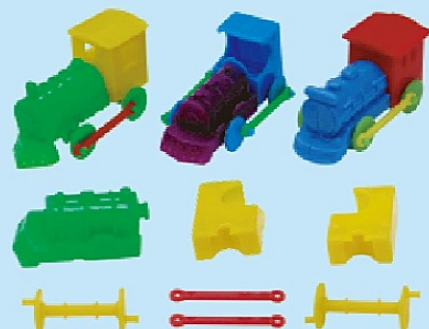

SS2379

38mm TRAIN, 3 ASST
EACH SET NON-ASSEMBLY WITH LEAFLET IN TO POLY BAG
2000 PC / 4000 PC @ 3.59 CFT