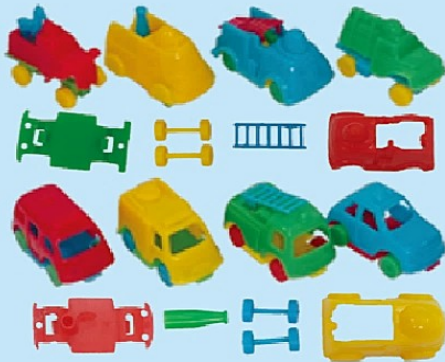

SS2445
35mm CAP CARS + EMERGENCY CARS, 8 ASST
EACH SET NON-ASSEMBLY WITH LEAFLET IN TO POLY BAG
2000 PC / 4000 PC @ 3.59 CFT