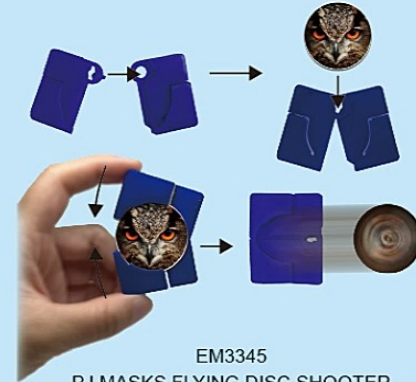

EM3345

PJ MASKS FLYING DISC SHOOTER

BULK PACK : 1000 PC @ 1.61 CFT