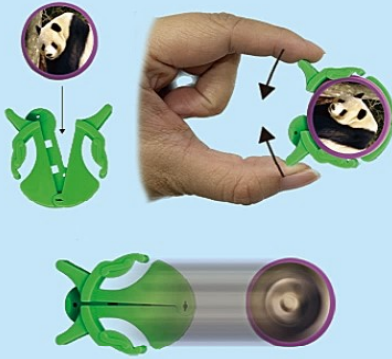

FUNNY TOYS

FU3421

FLYING DISCS - SHOOTERS

EACH PC IN POLY BAG 400 PC / 1600 PC @ 3.87 CFT