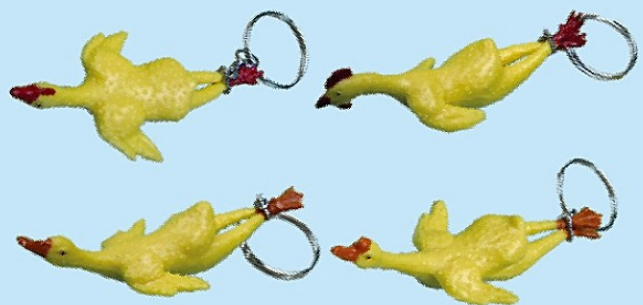

KEYCHAIN SERIES

SS1617KC

30MM TRANSPARENT FIGURE KEYCHAIN, 6 ASST
BULK PACK : 1200 PC @ 1.85 CFT

AA6256KC / AA6257KC

50mm / 60mm BENDABLE BUDDIES W/KEYCHAIN
BULK PACK : 1200 PC @ 1.85 CFT

SM1970

38mm TRANSPARENT GLITTER HEART BOX KEYCHAIN
BULK PACK : 720 PC @ 0.35 CFT

AA4525KC

40mm JUMP UP SMALL FACE KEYCHAIN
BULK PACK : 144 PC / 1440 PC @ 2.12 CFT

SM2206

40mm BASKETBALL PU
BALL KEYCHAIN

AA5158KC

76mm PVC FARMYARD ANIMAL KEYCHAIN, 4 ASST
BULK PACK : 1440 PC @ 1.87 CFT

* Above packing information will final confirm once goods ready !