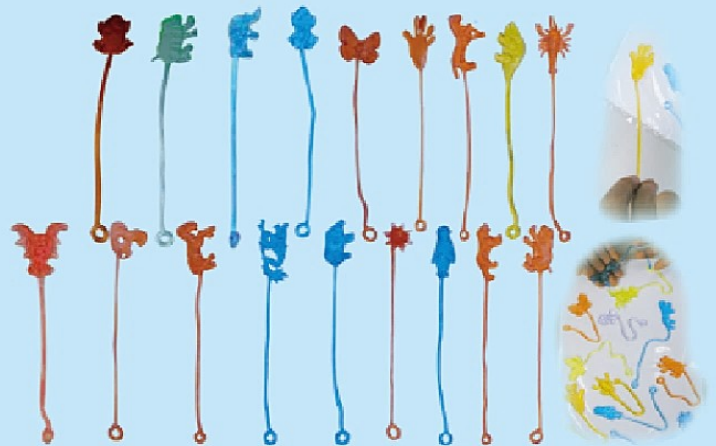

STICKY SERIES

AA6492
60mm STICKY INSECT 4 ASST
BULK PACK : 1250 PC / 2500 PC @ 1.6 CFT

AA6505
35mm SMALL INSECT 6 ASST
BULK PACK : 1250 PC / 2500 PC @ 1.6 CFT

AA5903
90mm STICKY TOY TUMBLING MAN
BULK PACK : 1250 PC / 2500 PC @ 3.3 CFT