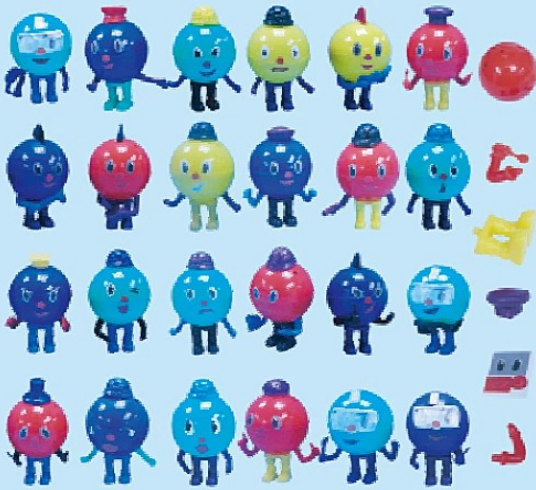

PUZZLE CAPSULE TOYS

FU3298A

56mm ROUND CAPSULE CARTOON SERIES, 24 ASST
EACH SET NON-ASSEMBLY WITH LEAFLET IN CAPSULE
DIA 34MM 2000 PC / 4000 PC @ 2.6 CFT