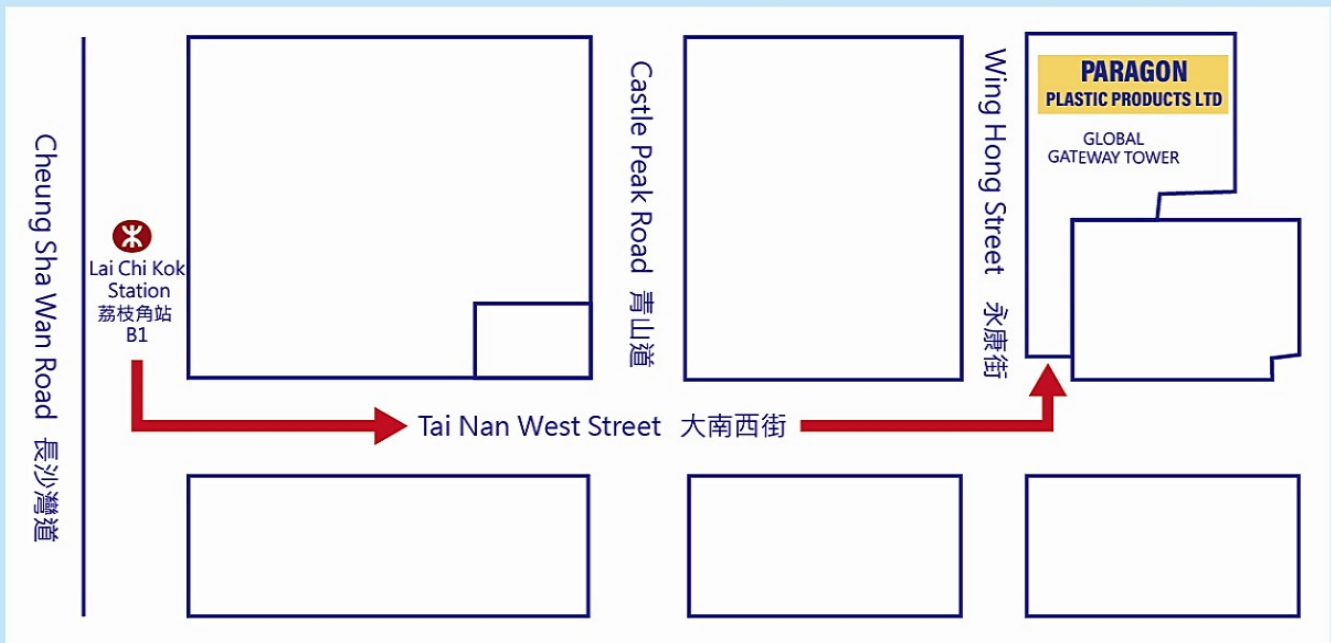

About us :

Paragon Plastic Products Limited is a leading manufacturer & exporter in toys and premiums since 1982. We design, develop and manufacture a wide variety of toys for over 30 years, including capsule toys, unassembled puzzle toys, animals kingdom, funny toys, girl toys, stationeries, funny mugs and figurines, etc. We have our own production lines and factories in Mainland China and office with showroom in Hong Kong.

Our office and showroom in Hong Kong:

We also welcome your innovative ideas & OEM projects. We will provide you professional suggestions and non-stop services from developing hand samples till the final production, with the backup of our experienced designers, engineers and masters for clay samples. We devote high quality, competitive price and desirable service to each of our clients. Our mission is to fulfill each customer unique demands and requirements.

We are certified to ICTI, ISO 9001:2008 and listed as a Disney approved factory. Our products comply the toys safety standards such as Non-Phthalate, Lead-Free, ASTM, EN71 (Part1,2,3)and CPSIA. We hope our next honourable partner will be you and don't hesitate to contact us now!

Hong Kong Office :

ROOM 2711, 27/F., GLOBAL GATEWAY TOWER, 63 WING HONG STREET, KOWLOON, HONG KONG.

We have the following certification :