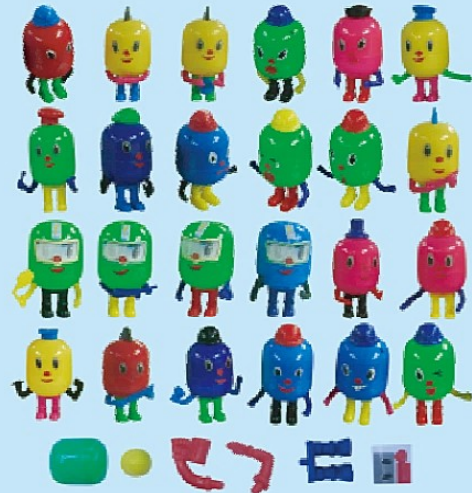

* Above packing information will final confirm once goods ready !

PUZZLE CAPSULE TOYS

FU3278S

62mm-72mm PUZZLE CAPSULE TOY-SEA ANIMAL, 20 ASST
EACH NON-ASSEMBLY WITH LEAFLET SET PACK INTO CAPSULE
30X36MM 2000 PC / 4000 PC @ 2.6 CFT